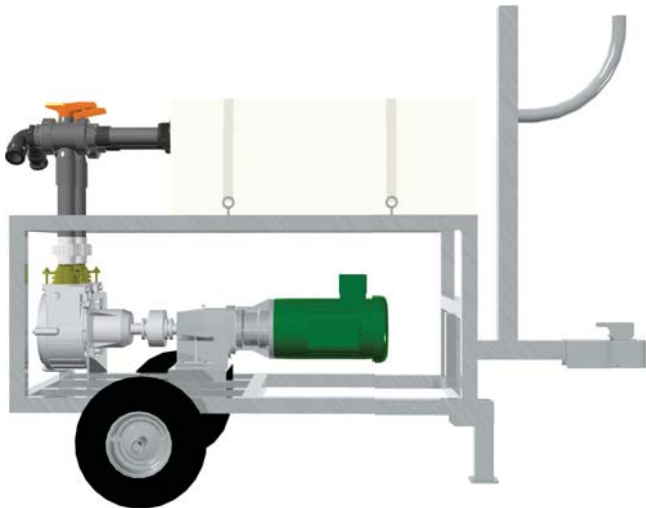

#1 Selling Marine Pumpout System in America

The SaniSailor Slipmate 30 Portable

There are hundreds of these EMP workhorse portable units in operation throughout the US and abroad. Built on a stout square aluminum frame with 12 inch pneumatic tires and a 30 gallon holding capacity, the SaniSailor Slipmate will accomplish almost any pumpout.

S55 Specifications

Storage Capacity:	30 Gallons Tank
Flow:	15 GPM Flow Rate
Power Required:	1-1/2 HP TEFC Motor
Built:	Strong Aluminum Cart
	Self contained Hose Rack
	15 ft shore-powered cord with locking plug
	12" Pneumatic Tires